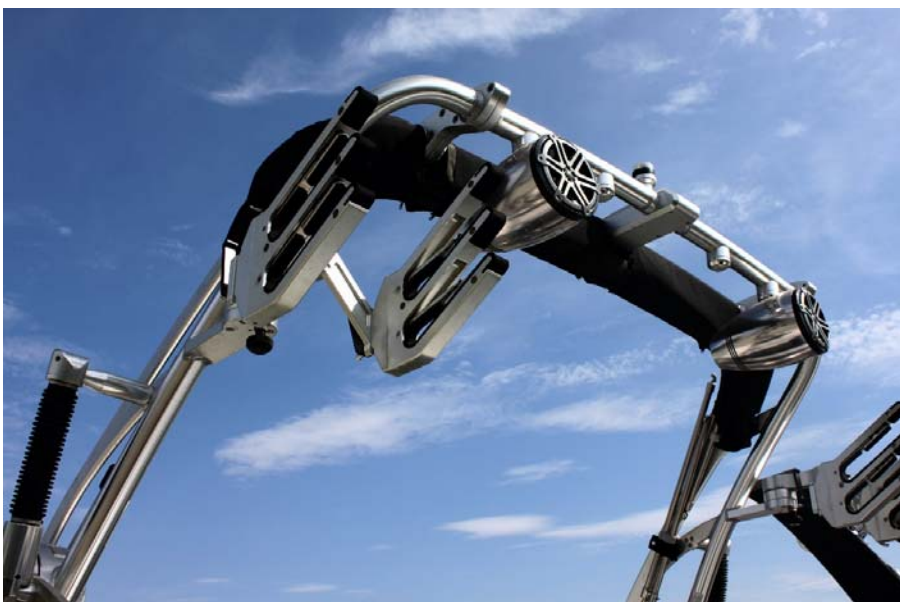

2013 MASTERCRAFT — X-30

LENGTH:	23' 4"
BEAM:	102"
WEIGHT:	4700 LBS
FUEL:	60 GAL
PASSENGERS:	16
HOURS:	Approx 60
HULL ID #	MBC3PHB1D313

2013 MASTERCRAFT X-30
2013 MASTERCRAFT TANDEM AXLE

5.7L ILMOR MV8 — 330 HP
PRO ZFT4 PKG: "Big Screen" / Cruise
ATTITUDE PLATE / BALLAST
DEPTH FINDER / DUAL BATTERIES
FIBERGLASS SWIMSTEP
(2) JL TWR SPKRS w/ FWD LTS
PROVIEW MIRROR
BIMINI / COVER
CONVERTIBLE REAR SEAT